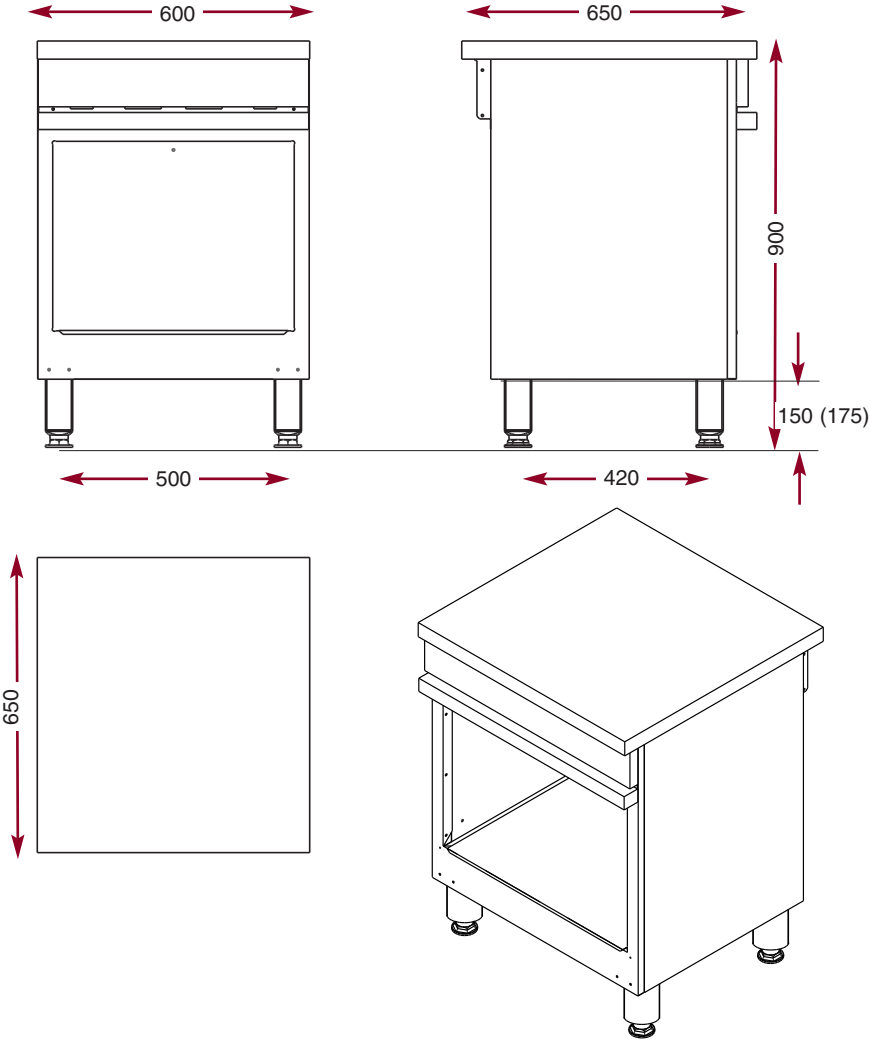

Cupboard, work top

CMA 600 P. Open Storage Unit.

- Stainless steel worktop 400 x 650 mm.
- Open bay.
- Supplied without shelves.

CMA 600 P W 600 - D 650 - H 900

Door option.

CPM 600

Shelving supports option - 5 levels - takes
Gastronorm 1/1 containers.

ECH 400

Open storage unit.

CMA 600 P

The Chef's Choice.